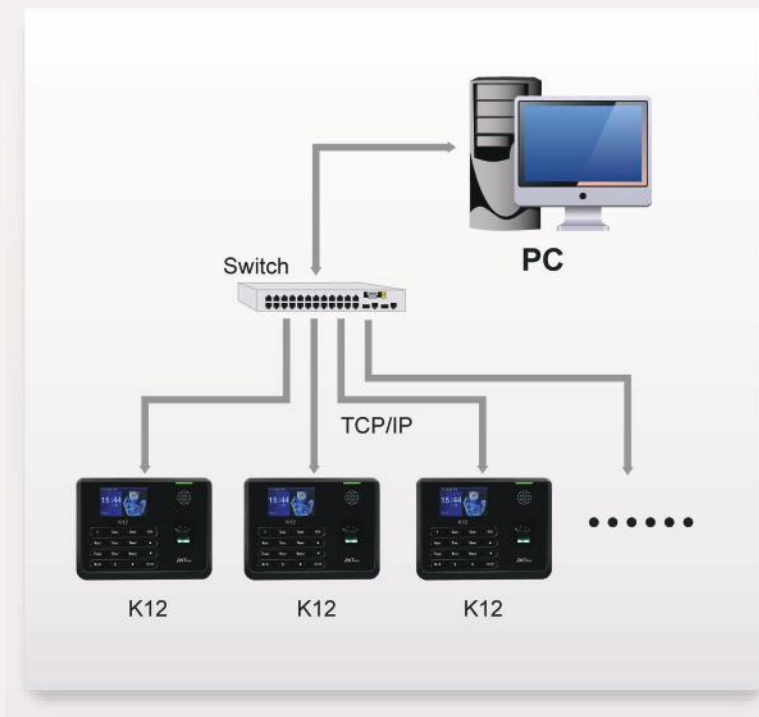

K12

Fingerprint Time Attendance Terminal

Introduction

K12 is an innovation biometric fingerprint reader for Time & Attendance applications, offering unparalleled performance using an advanced algorithm for reliability, precision and excellent matching speed. The 2.8 inch TFT can display more information vividly, including fingerprint image quality and verification result etc. TCP/IP communication is standard and make sure the data transmission between terminal and PC can be easily done within several seconds, it is the best choice for small chain stores.

Specifications:

Fingerprint Capacity	500
ID/Mifare Card Capacity	500 (Optional)
Record Capacity	100,000
User Capacity	500
Display	2.8-inch TFT Screen
Communication	TCP/IP,USB-Host
Standard Functions	Work Code, SMS, DST, Scheduled-bell, Self-Service Query, Automatic Status Switch, T9 Input
Software	ZKTime 5.0
Power Supply	DC15V 0.8A
Verification Speed	≤0.5 Sec.
Operating Temp.	0°C- 45°C
Operating Humidity	20%-80%
Dimension	180.0*135.0*37.0mm (Length*Width*Thickness)
Net Weight	0.7kg

Configuration:

Features:

- * TCP/IP, USB Host
- * Color TFT screen with GUI Interface for easy for ease of use
- * Built-in latest fingerprint algorithm
- * Multi Languages
- * Function keys to select the IN or Out status of the punches